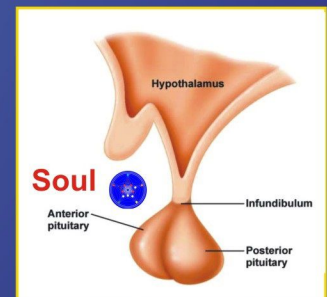

SACRED GEOMETRY OF SOUL

- 1 Joy** (Fire Element) Solar Plexus Chakra
- 2 Love** (Air Element) Heart Chakra
- 3 Determination**
- 4 Politeness**
- 5 Introvertness & Power of Truth**
- 6 Power to Face**
- 7 Power to Discriminate**
- 8 Power to Co-operate**
- 9 Power to Tolerate**
- 10 Peace** (Sky Element) Throat Chakra
- 11 Purity** (Water Element) Sacral Chakra
- 12 Power** (Earth Element) Root Chakra
- 13 Bliss** - (Power to Pack up, Satisfaction, Angelic State) Crown Chakra
- 14 Mind** - Power to Withdraw (Conscious Mind)
- 15 Impressions** - Power to Adjust (Unconscious Mind)
- 16 Intellect** - Knowledge, Aether Element, Power to Decide, (Subconscious Mind) Third Eye Chakra

Right side

Location of Soul in Brain

Soul's 16 Energy Points