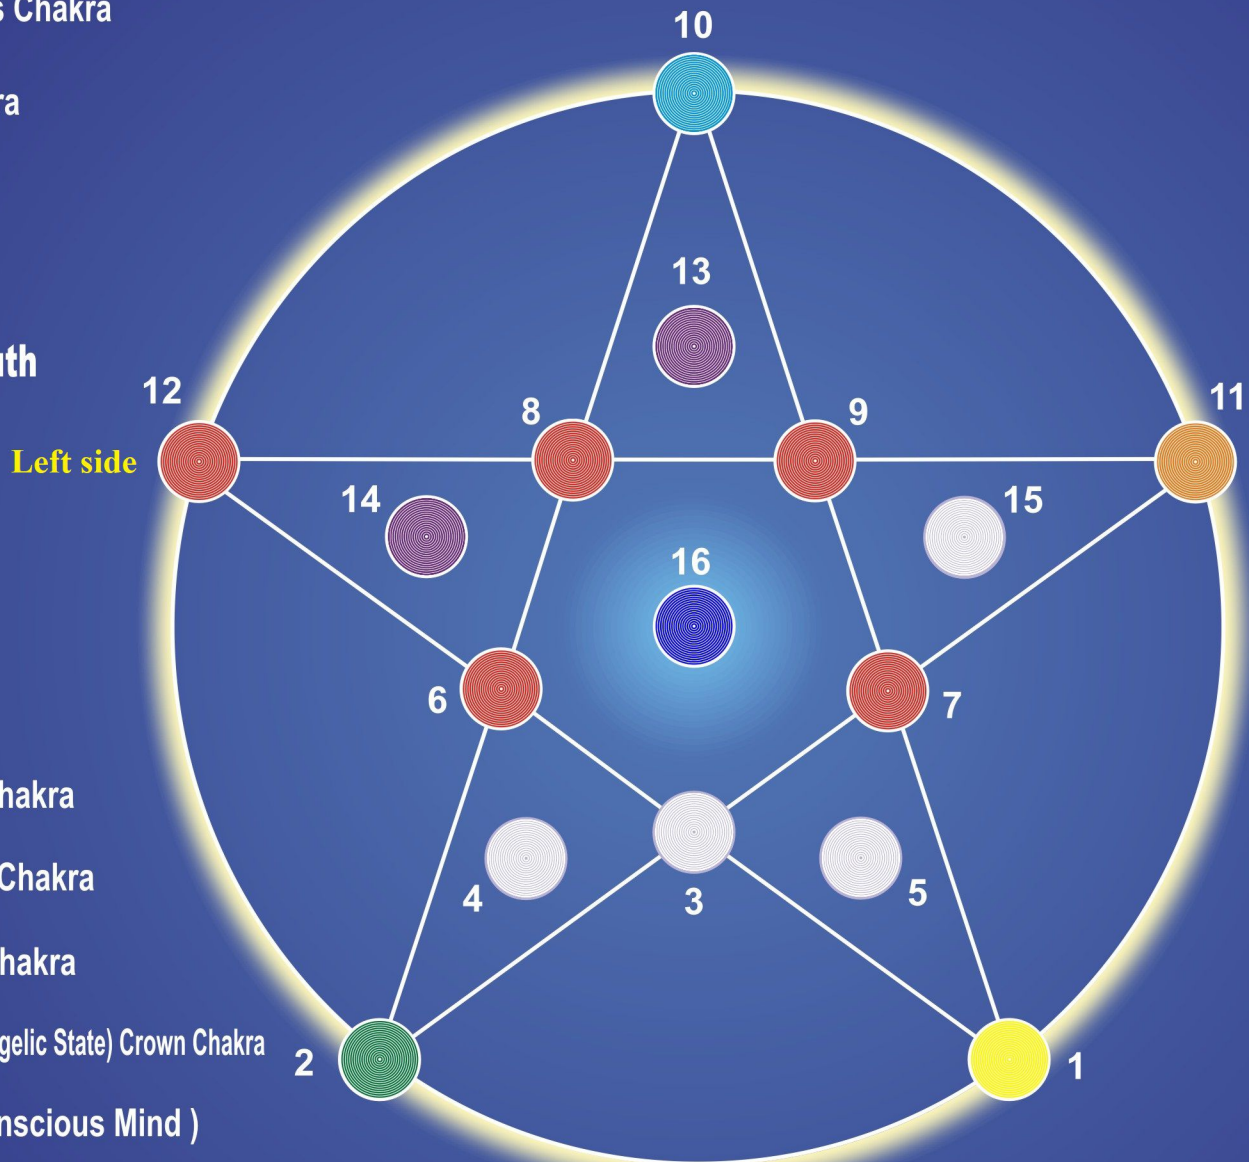

SACRED GEOMETRY OF SOUL

- 1 Joy** (Fire Element) Solar Plexus Chakra
- 2 Love** (Air Element) Heart Chakra
- 3 Determination**
- 4 Politeness**
- 5 Introvertness & Power of Truth**
- 6 Power to Face**
- 7 Power to Discriminate**
- 8 Power to Co-operate**
- 9 Power to Tolerate**
- 10 Peace** (Sky Element) Throat Chakra
- 11 Purity** (Water Element) Sacral Chakra
- 12 Power** (Earth Element) Root Chakra
- 13 Bliss** - (Power to Pack up, Satisfaction, Angelic State) Crown Chakra
- 14 Mind** - Power to Withdraw (Conscious Mind)
- 15 Impressions** - Power to Adjust (Unconscious Mind)
- 16 Intellect** - Knowledge, Aether Element, Power to Decide, (Subconscious Mind) Third Eye Chakra

Right side

Location of Soul in Brain

Soul's 16 Energy Points