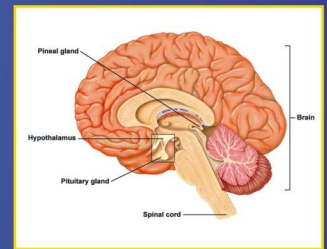

SACRED GEOMETRY OF SOUL

- 1 Joy** (Fire Element) Solar Plexus Chakra
- 2 Love** (Air Element) Heart Chakra
- 3 Determination**
- 4 Politeness**
- 5 Introvertness & Power of Truth**
- 6 Power to Face**
- 7 Power to Discriminate**
- 8 Power to Co-operate**
- 9 Power to Tolerate**
- 10 Peace** (Sky Element) Throat Chakra
- 11 Purity** (Water Element) Sacral Chakra
- 12 Power** (Earth Element) Root Chakra
- 13 Bliss** - (Power to Pack up, Satisfaction, Angelic State) Crown Chakra
- 14 Mind** - Power to Withdraw (Conscious Mind)
- 15 Impressions** - Power to Adjust (Unconscious Mind)
- 16 Intellect** - Knowledge, Aether Element, Power to Decide, (Subconscious Mind) Third Eye Chakra

Right side

Location of Soul in Brain

Soul's 16 Energy Points